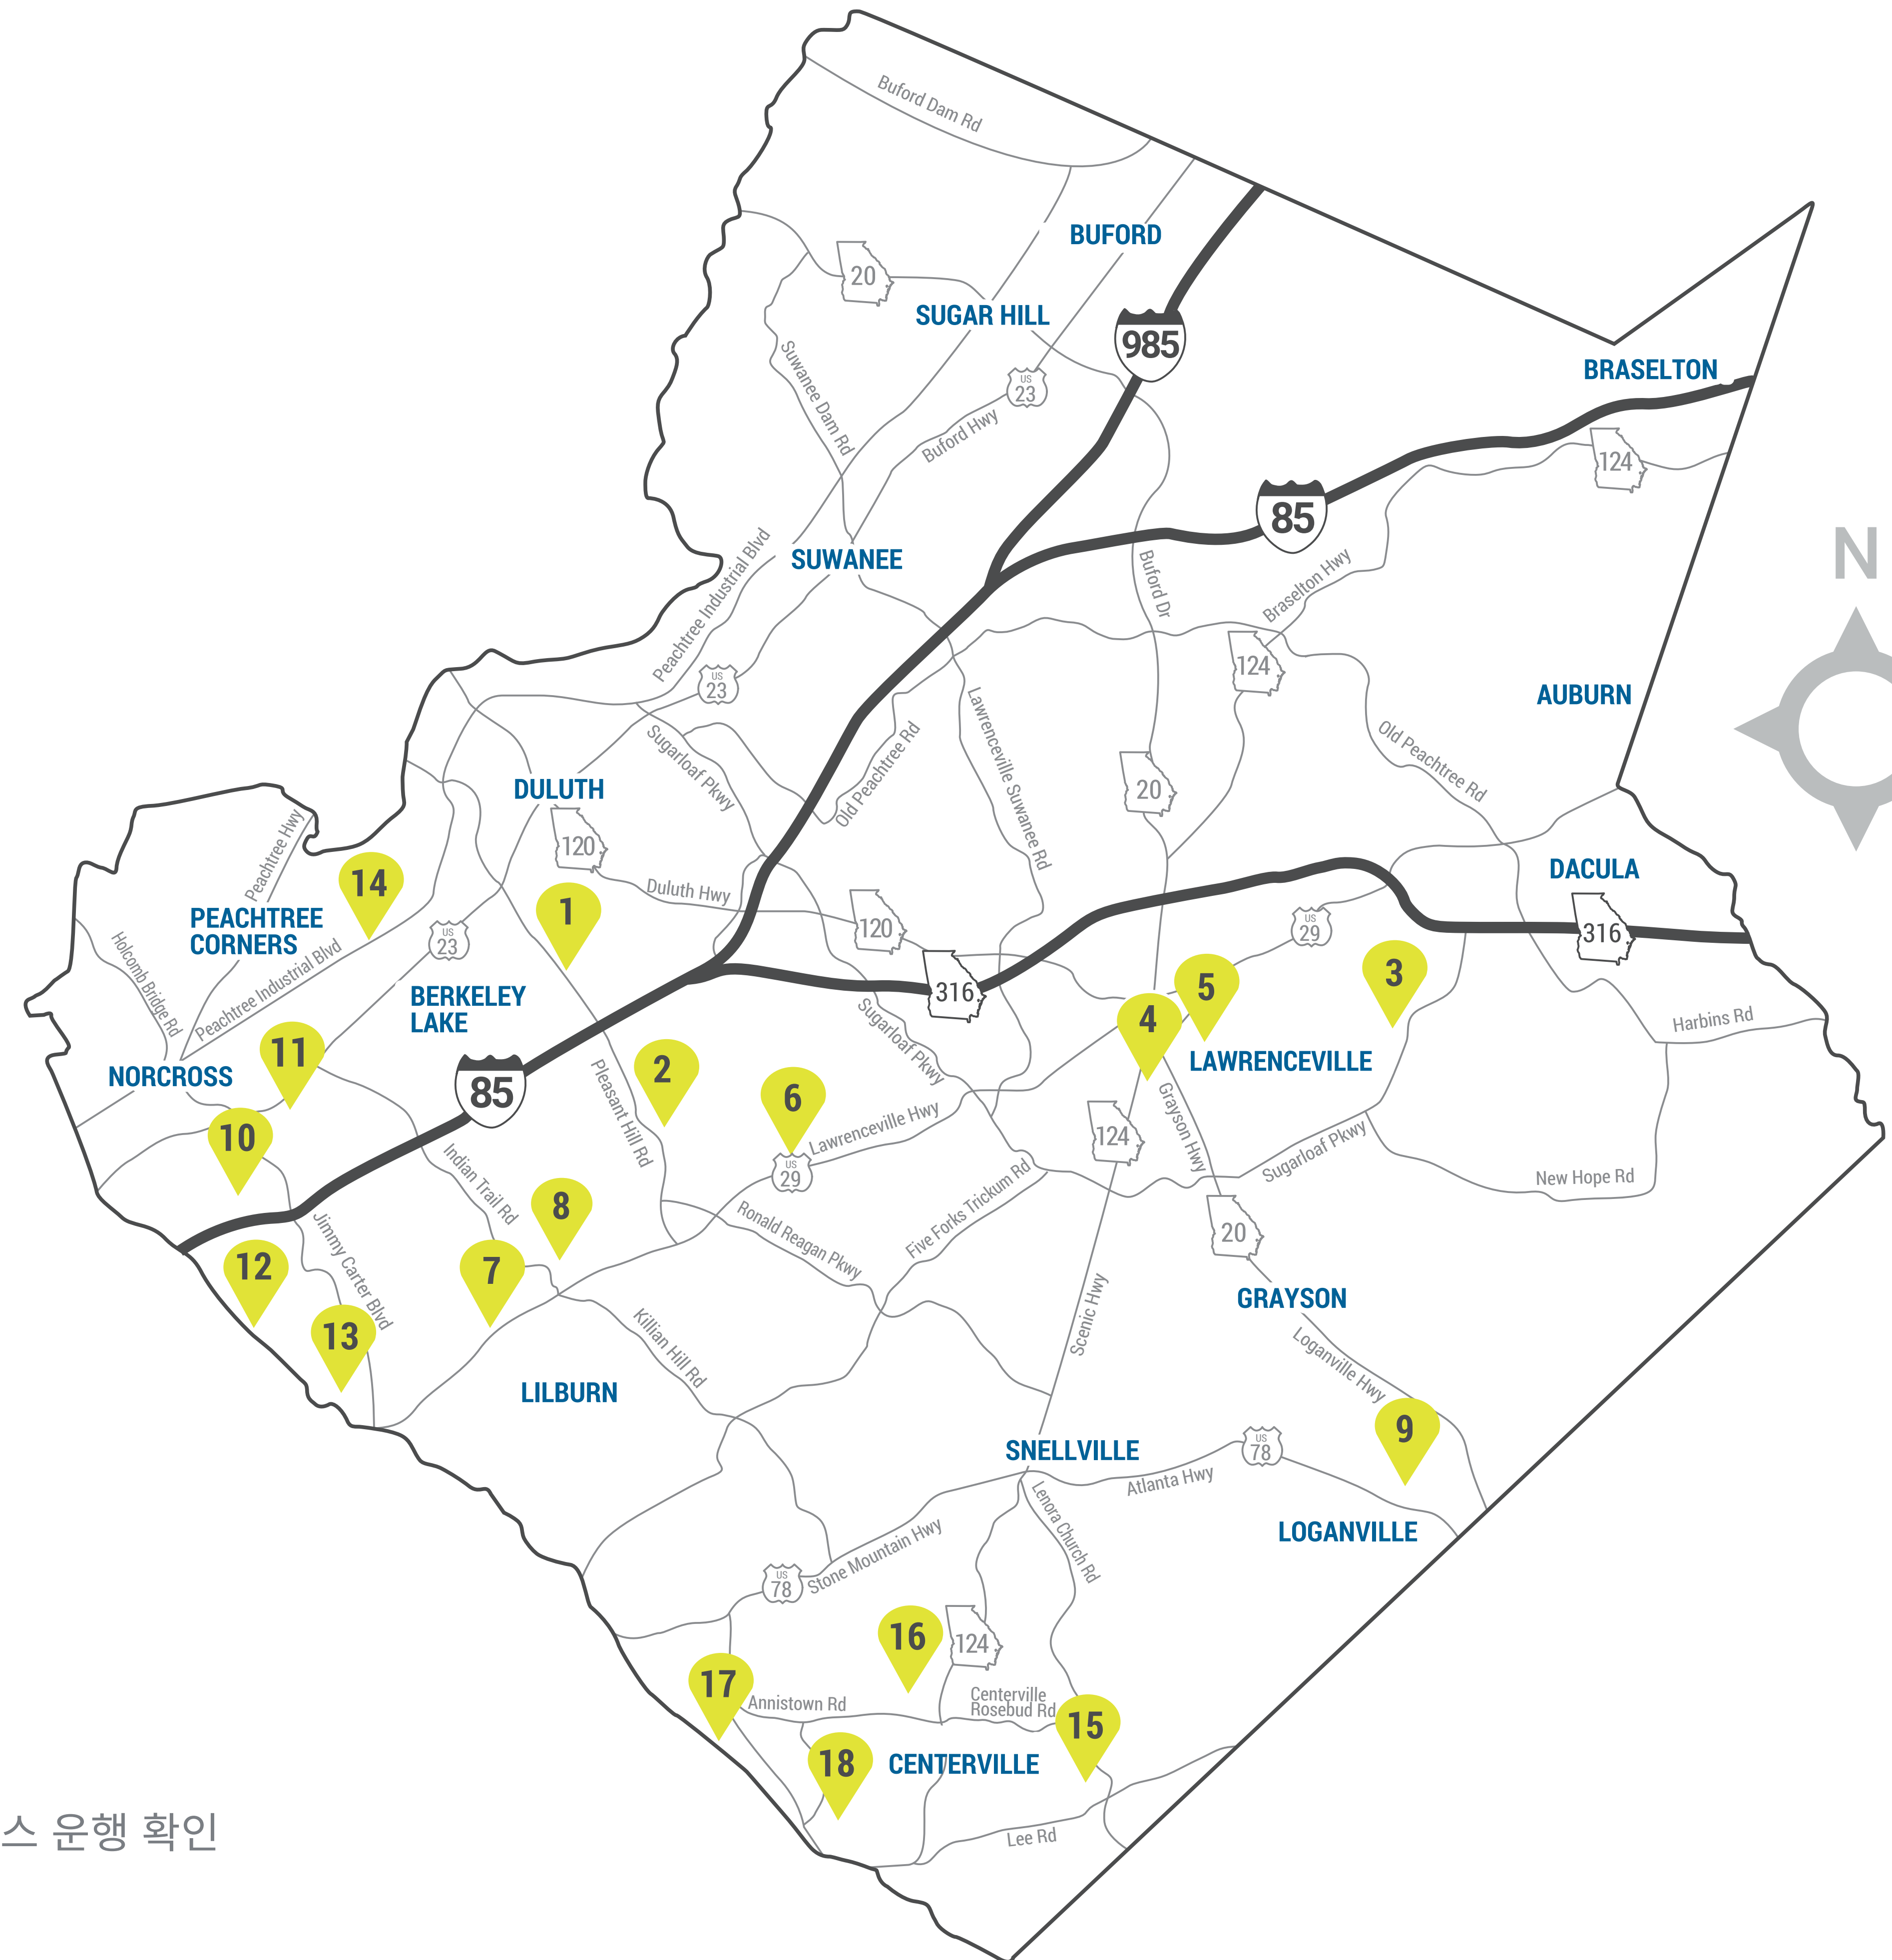

LILBURN

- 7 Bryson Park
5075 Lawrenceville Highway
Route 30, Stop 910
- 8 Lilburn Activity Building
788 Hillcrest Road
Route 30, Stop 262 & 889

LOGANVILLE

- 9 Vines Park
3500 Oak Grove Road

MyGCTransit.com

For real-time bus tracking • Seguimiento de autobuses en tiempo real • 실시간 버스 운행 확인

NORCROSS

- 10 Best Friend Park
6224 Jimmy Carter Boulevard
Route 35, Stop 407 & 906

- 11 Cemetery Field
211 Cemetery Street
Route 10A, Stop 249 & 205

- 12 Graves Park
1540 Graves Road
Route 20, Stop 894

- 13 Lucky Shoals Park
4651 Britt Road

PEACHTREE CORNERS

- 14 Pinckneyville Park
4758 South Old Peachtree Road

SNELLVILLE

- 15 Lenora Park
4515 Lenora Church Road
- 16 OneStop Centerville
3025 Bethany Church Road

STONE MOUNTAIN

- 17 DeShong Park
2859 North DeShong Road
- 18 Yellow River Park
3232 Juhan Road

GwinnettSummerMeals.com • 770.822.8840

For more COVID-19 resources, visit GwinnettCares.org and Gwinnett.k12.ga.us.